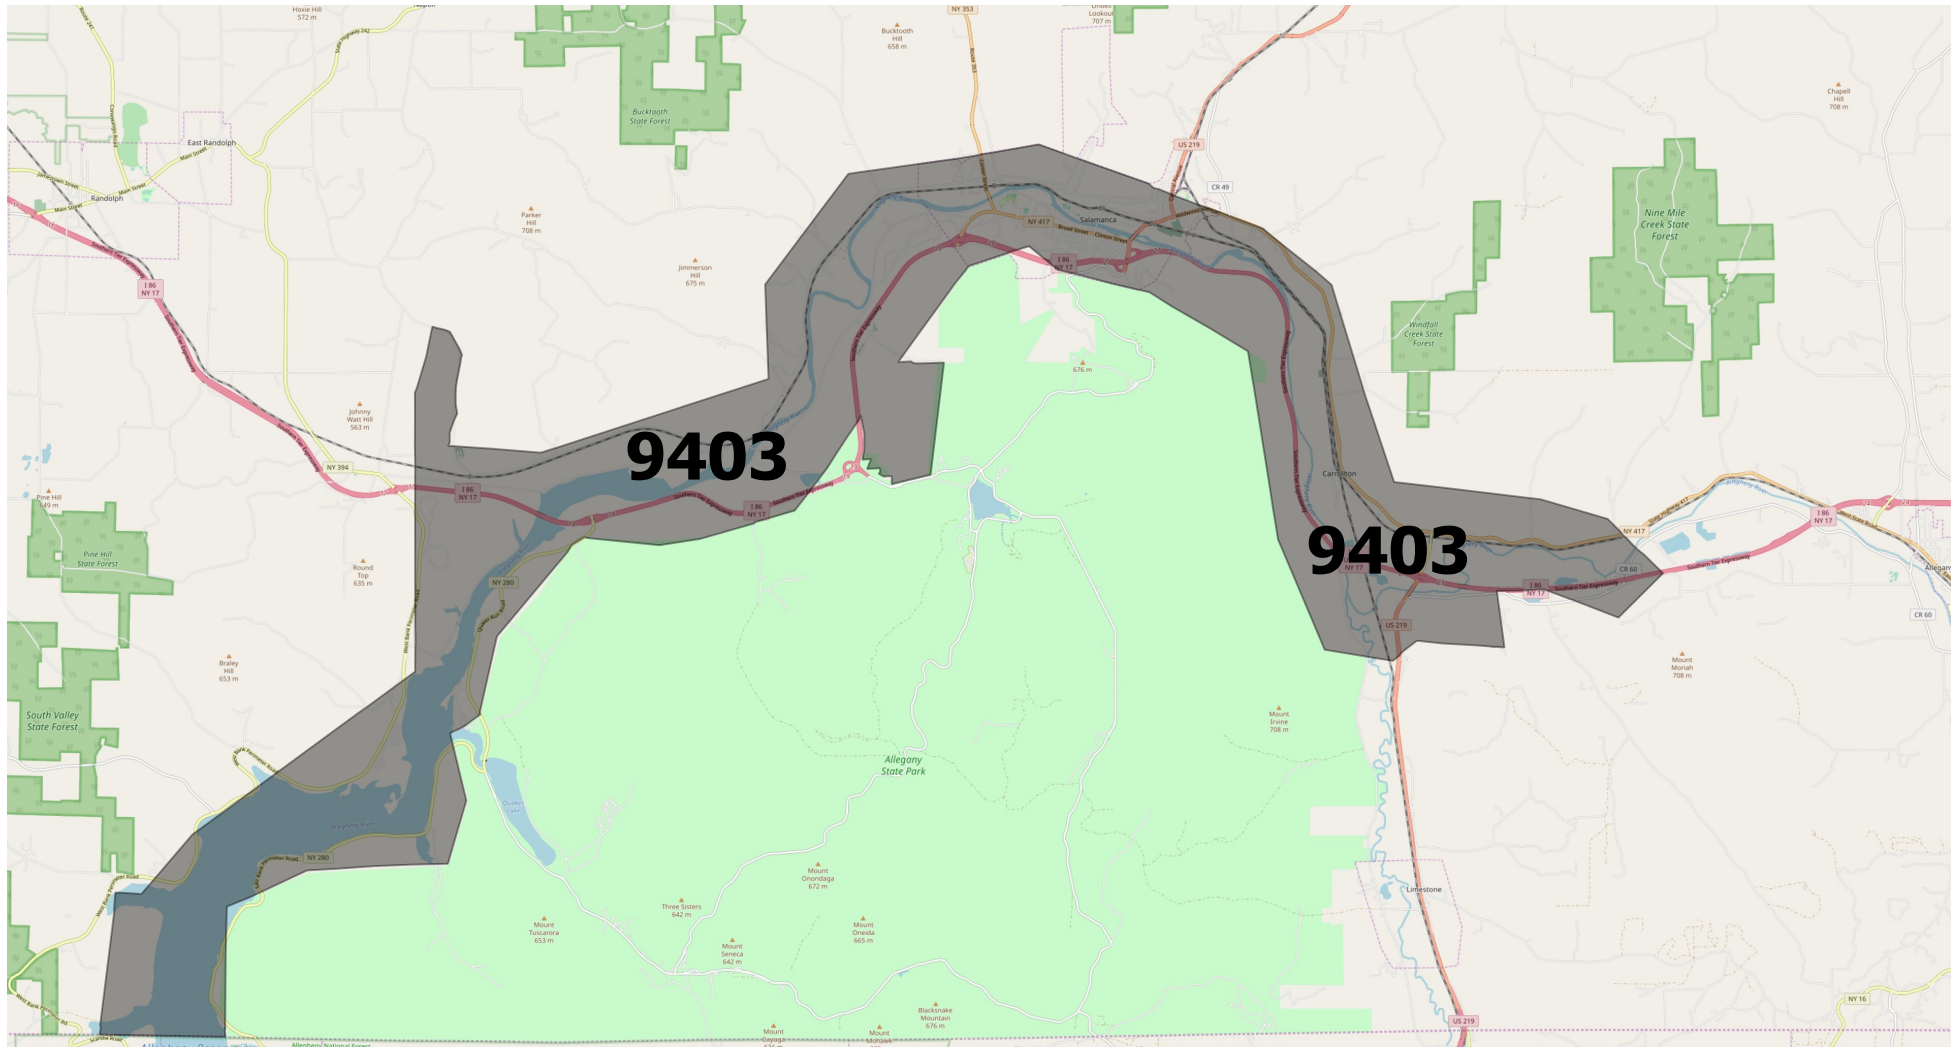

Salamanca, NY Distressed Census Tracts Fiscal Year 2019

Legend

 Distressed Area

Created By:
Southern Tier
West RP&DB
December 2018