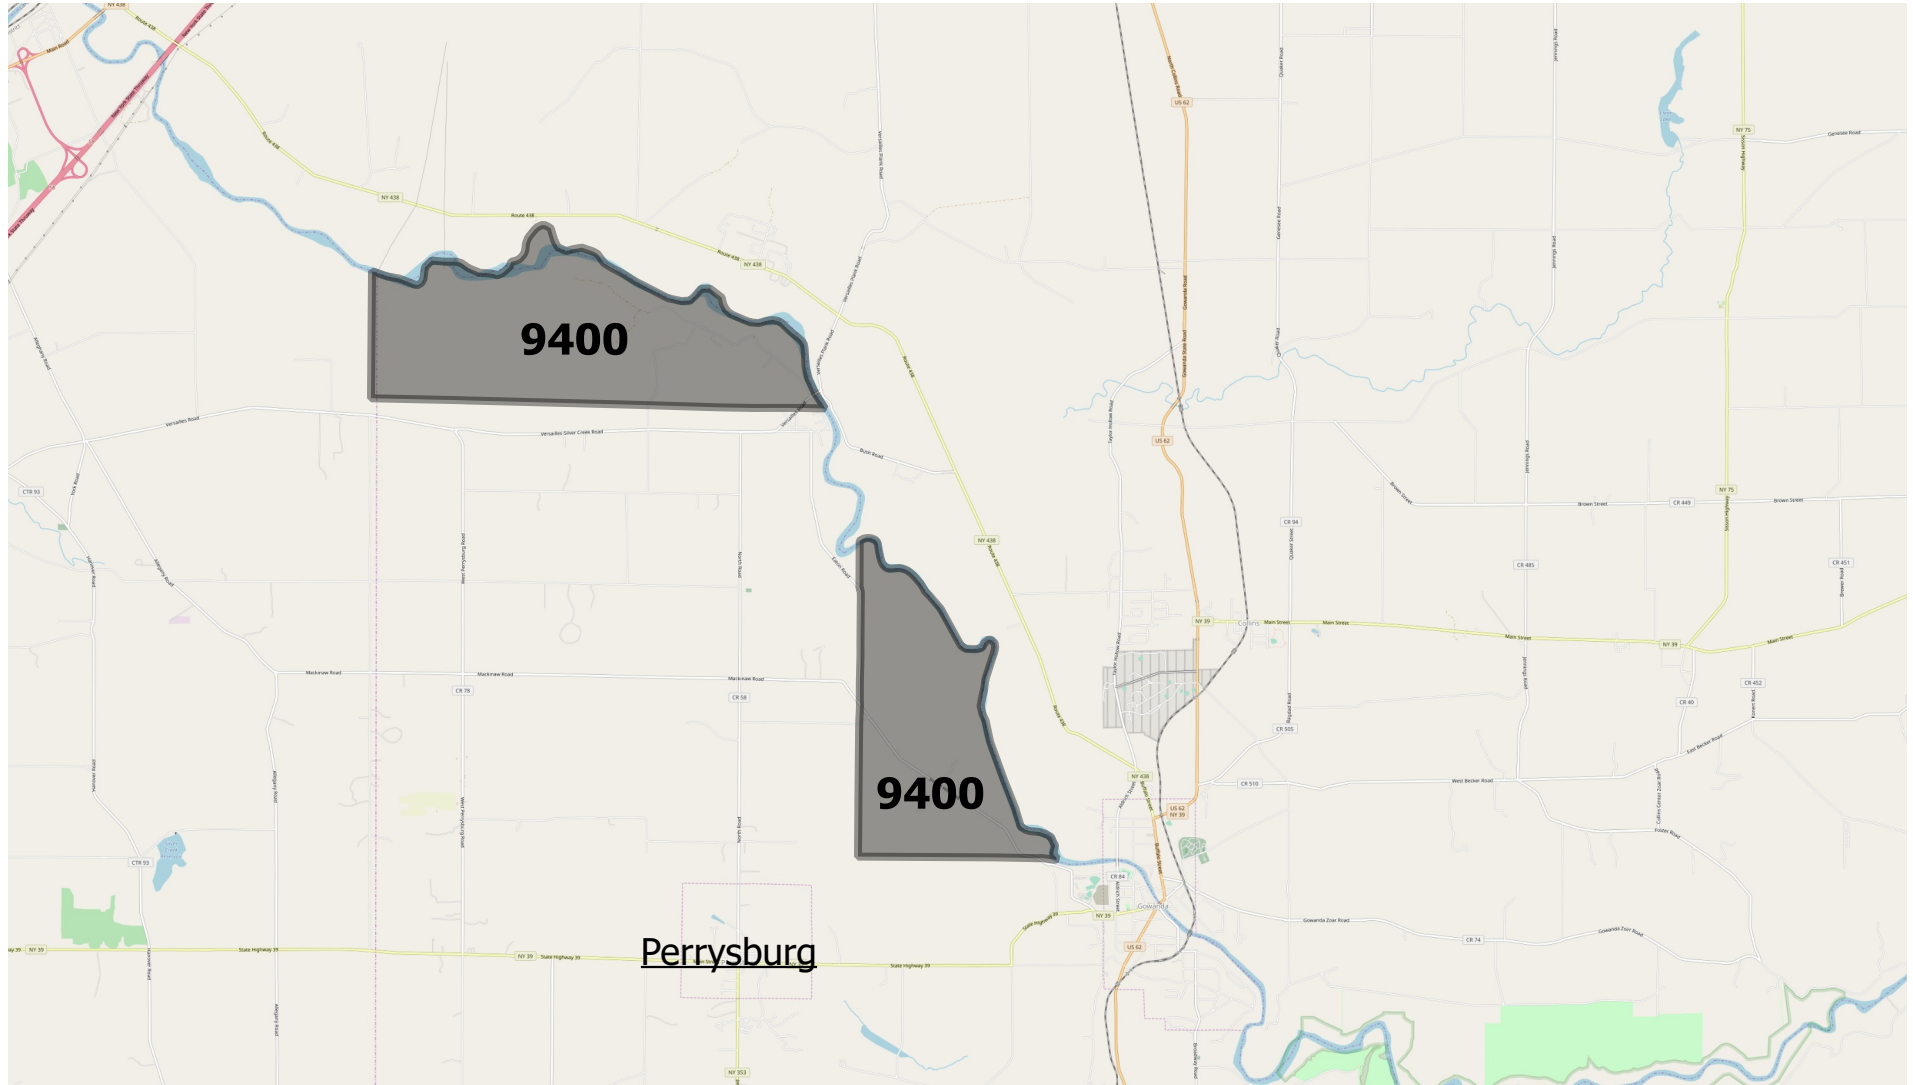

# Perrysburg, NY Distressed Census Tracts Fiscal Year 2019

**Legend**

 Distressed Area

Created By:  
Southern Tier  
West RP&DB  
December 2018